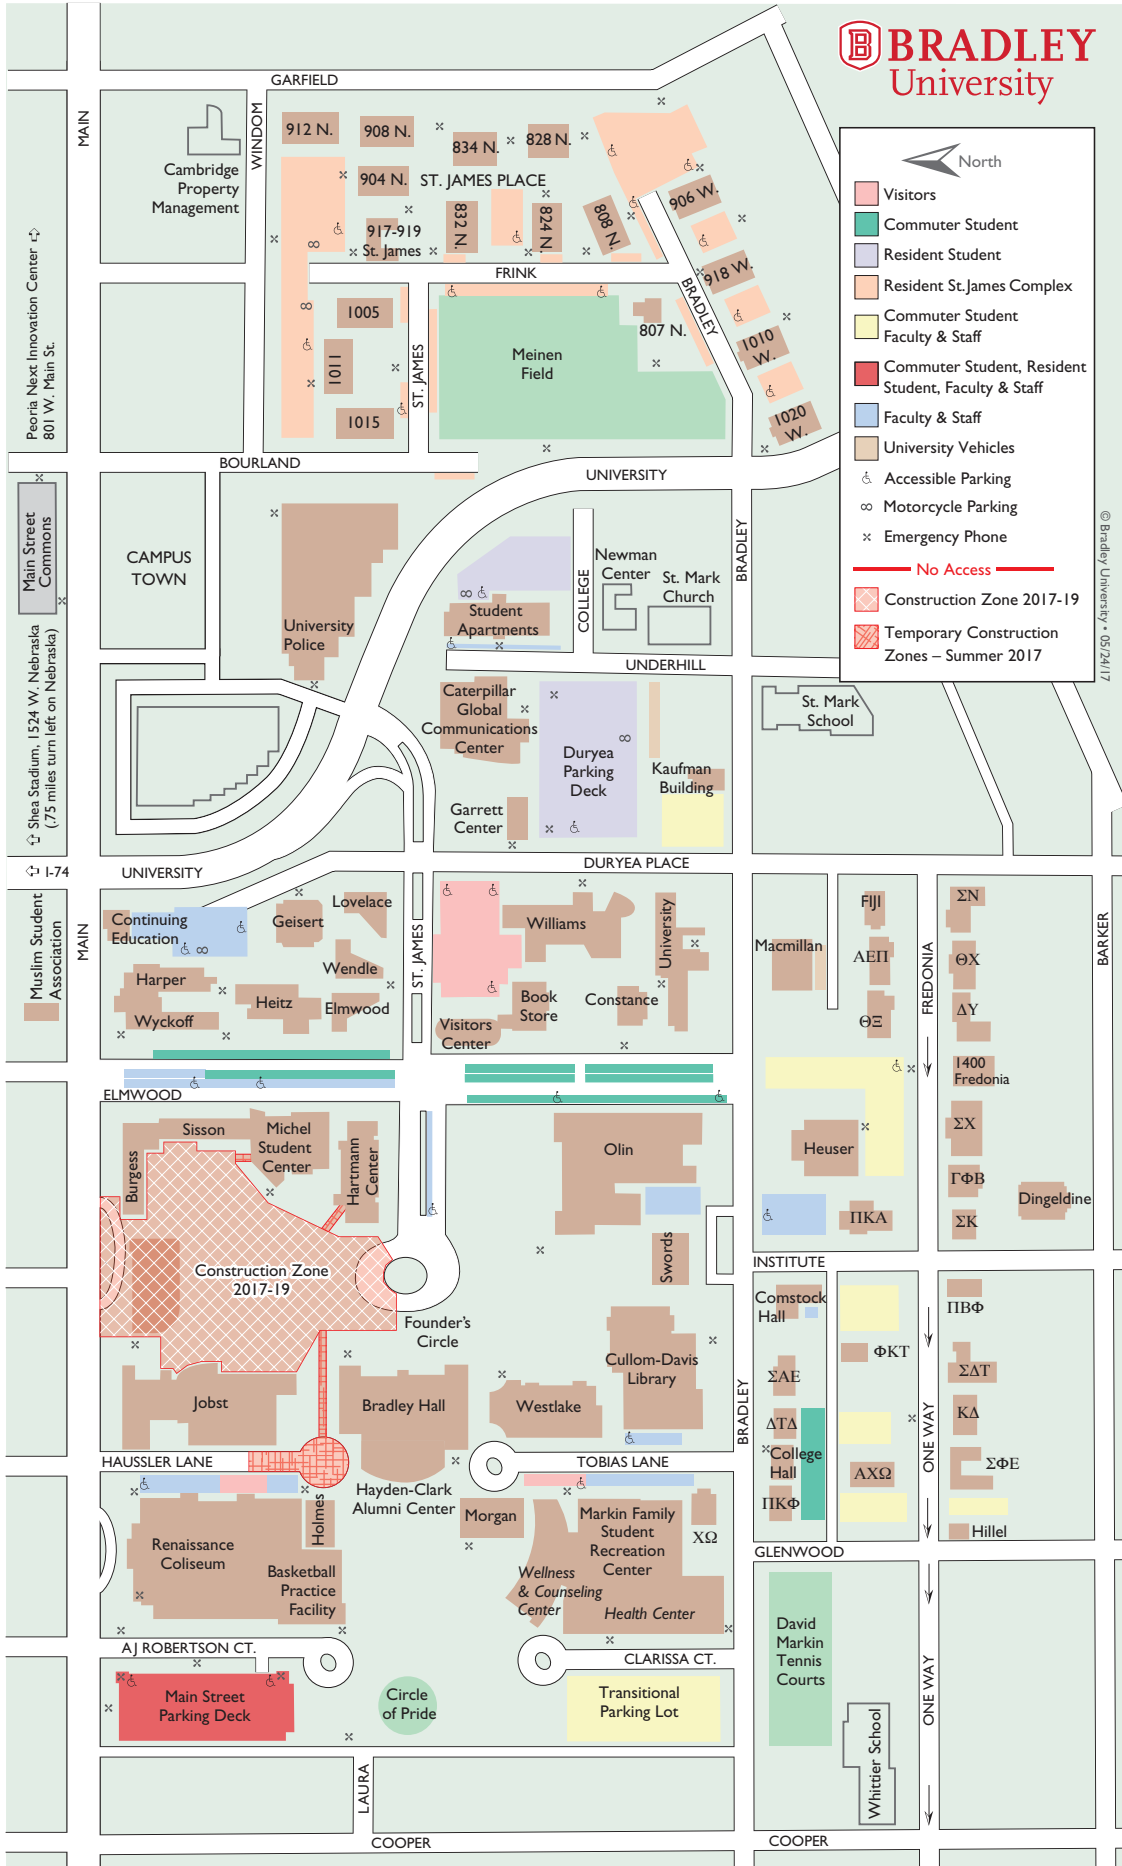

- Visitors
- Commuter Student
- Resident Student
- Resident St. James Complex
- Commuter Student Faculty & Staff
- Commuter Student, Resident Student, Faculty & Staff
- Faculty & Staff
- University Vehicles
- Accessible Parking
- Motorcycle Parking
- Emergency Phone
- No Access
- Construction Zone 2017-19
- Temporary Construction Zones - Summer 2017